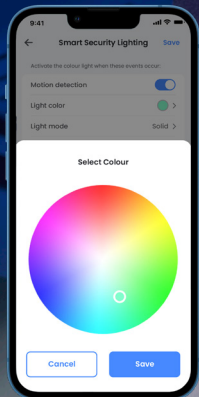

LOREX[®]

4K Smart Deterrence IP Wired Bullet Camera

Powerful 4K Security, Enhanced Home Monitoring

Get the best view of your property, day and night, with the 4K Smart Deterrence IP Wired Bullet Camera. Always know what's happening around your property with Person, Package, Animal and Vehicle Detection. Get detailed smartphone notifications when someone arrives at your door, when a package is delivered, a pet has wandered outside, or when a car pulls into the driveway. Be proactive with your security—deter unwelcome visitors with the motion-activated LED lights and remote-triggered siren. Speak to your guests with 2-Way Talk, using the built-in microphone and speaker. If you're busy, answer instantly with the pre-set Quick Responses. Customize your security with Smart Security Lighting. You can assign various colors to different motion events and camera modes—choose from 16.7 Million colors. See full-color video, even at night with Color Night Vision Booster. Pair the security camera with a compatible Lorex 4K Fusion NVR to enhance your home monitoring.

Impressive Clarity and Wider Coverage

- See the finest detail with 4K resolution.
- Monitor larger areas of your premise with a wide-angle 108° field of view.
- See details in full-color and contrast with Color Night Vision Booster.

Shed light on your property

- Customize your camera's LED light to the color of your choice – Choose from 16.7 Million colors.
- Assign colors for motion events and pre-set camera modes like Welcome mode and Panic mode.