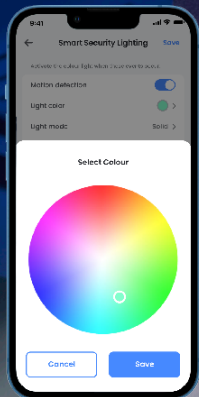

## 4K Smart Security Lighting IP Wired White Bullet Camera

### Powerful 4K Security, Enhanced Home Monitoring

Get the best view of your property, day and night, with the 4K Smart Deterrence IP Wired Bullet Camera. Always know what's happening around your property with Person, Package, Animal and Vehicle Detection. Get detailed smartphone notifications when someone arrives at your door, when a package is delivered, a pet has wandered outside, or when a car pulls into the driveway. Be proactive with your security—deter unwelcome visitors with the motion-activated LED lights and remote-triggered siren. Speak to your guests with 2-Way Talk, using the built-in microphone and speaker. If you're busy, answer instantly with the pre-set Quick Responses. Customize your security with Smart Security Lighting. You can assign various colors to different motion events and camera modes—choose from 16.7 Million colors. See full-color video, even at night with Color Night Vision Booster. Pair the security camera with a compatible Lorex 4K Fusion NVR to enhance your home monitoring.

#### Impressive Clarity and Wider Coverage

- See the finest detail with 4K resolution.
- Monitor larger areas of your premise with a wide-angle 127° field of view.
- See details in full-color and contrast with Color Night Vision Booster.