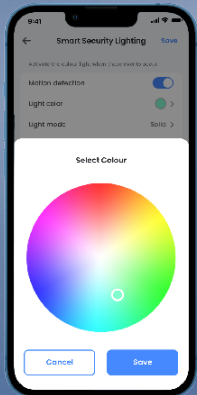

## 4K Smart Security Lighting IP Wired Black Bullet Camera

### Powerful 4K Security, Enhanced Home Monitoring

Get the best view of your property, day and night, with the 4K Smart Deterrence IP Wired Bullet Camera. Always know what's happening around your property with Person, Package, Animal and Vehicle Detection. Get detailed smartphone notifications when someone arrives at your door, when a package is delivered, a pet has wandered outside, or when a car pulls into the driveway. Be proactive with your security—deter unwelcome visitors with the motion-activated LED lights and remote-triggered siren. Speak to your guests with 2-Way Talk, using the built-in microphone and speaker. If you're busy, answer instantly with the pre-set Quick Responses. Customize your security with Smart Security Lighting. You can assign various colors to different motion events and camera modes—choose from 16.7 Million colors. See full-color video, even at night with Color Night Vision Booster. Pair the security camera with a compatible Lorex 4K Fusion NVR to enhance your home monitoring.

#### Impressive Clarity and Wider Coverage

- See the finest detail with 4K resolution.
- Monitor larger areas of your premise with a wide-angle 127° field of view.
- See details in full-color and contrast with Color Night Vision Booster.