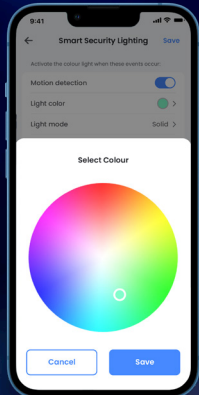

## 4K Smart Deterrence IP Wired Bullet Camera

### Powerful 4K Security, Enhanced Home Monitoring

Get the best view of your property, day and night, with the 4K Smart Deterrence IP Wired Bullet Camera. Always know what's happening around your property with Person, Package, Animal and Vehicle Detection. Get detailed smartphone notifications when someone arrives at your door, when a package is delivered, a pet has wandered outside, or when a car pulls into the driveway. Be proactive with your security—deter unwelcome visitors with the motion-activated LED lights and remote-triggered siren. Speak to your guests with 2-Way Talk, using the built-in microphone and speaker. If you're busy, answer instantly with the pre-set Quick Responses. Customize your security with Smart Security Lighting. You can assign various colors to different motion events and camera modes—choose from 16.7 Million colors. See full-color video, even at night with Color Night Vision Booster. Pair the security camera with a compatible Lorex 4K Fusion NVR to enhance your home monitoring.

#### Impressive Clarity and Wider Coverage

- See the finest detail with 4K resolution.
- Monitor larger areas of your premise with a wide-angle 108° field of view.
- See details in full-color and contrast with Color Night Vision Booster.