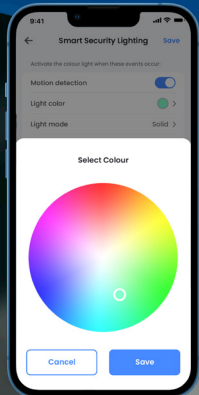

LOREX[®]

4K Smart Deterrence IP Wired Bullet Camera

Powerful 4K Security, Enhanced Home Monitoring

Get the best view of your property, day and night, with the 4K Smart Deterrence IP Wired Bullet Camera. Always know what's happening around your property with Person, Package, Animal and Vehicle Detection. Get detailed smartphone notifications when someone arrives at your door, when a package is delivered, a pet has wandered outside, or when a car pulls into the driveway. Be proactive with your security— deter unwelcome visitors with the motion-activated LED lights and remote-triggered siren. Speak to your guests with 2-Way Talk, using the built-in microphone and speaker. If you're busy, answer instantly with the pre-set Quick Responses. Customize your security with Smart Security Lighting. You can assign various colors to different motion events and camera modes— choose from 16.7 Million colors. See full-color video, even at night with Color Night Vision Booster. Pair the security camera with a compatible Lorex 4K Fusion NVR to enhance your home monitoring.

Impressive Clarity and Wider Coverage

- See the finest detail with 4K resolution.
- Monitor larger areas of your premise with a wide-angle 108° field of view.
- See details in full-color and contrast with Color Night Vision Booster.

Shed light on your property

- Customize your camera's LED light to the color of your choice – Choose from 16.7 Million colors.
- Assign colors for motion events and pre-set camera modes like Welcome mode and Panic mode.