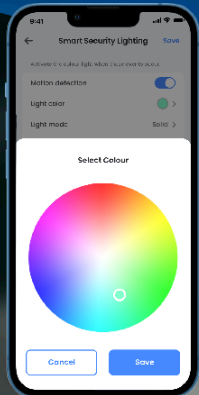

## 4K Smart Deterrence IP Wired Bullet Camera

### Powerful 4K Security, Enhanced Home Monitoring

Get the best view of your property, day and night, with the 4K Smart Deterrence IP Wired Bullet Camera. Always know what's happening around your property with Person, Package, Animal and Vehicle Detection. Get detailed smartphone notifications when someone arrives at your door, when a package is delivered, a pet has wandered outside, or when a car pulls into the driveway. Be proactive with your security—deter unwelcome visitors with the motion-activated LED lights and remote-triggered siren. Speak to your guests with 2-Way Talk, using the built-in microphone and speaker. If you're busy, answer instantly with the pre-set Quick Responses. Customize your security with Smart Security Lighting. You can assign various colors to different motion events and camera modes—choose from 16.7 Million colors. See full-color video, even at night with Color Night Vision Booster. Pair the security camera with a compatible Lorex 4K Fusion NVR to enhance your home monitoring.

#### Impressive Clarity and Wider Coverage

- See the finest detail with 4K resolution.
- Monitor larger areas of your premise with a wide-angle 108° field of view.
- See details in full-color and contrast with Color Night Vision Booster.