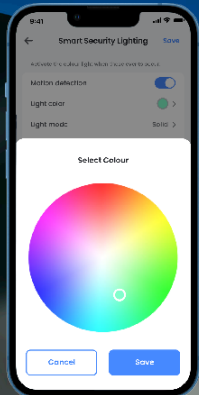

## 4K Smart Deterrence IP Wired Bullet Camera

### Powerful 4K Security, Enhanced Home Monitoring

Get the best view of your property, day and night, with the 4K Smart Deterrence IP Wired Bullet Camera. Always know what's happening around your property with Person, Package, Animal and Vehicle Detection. Get detailed smartphone notifications when someone arrives at your door, when a package is delivered, a pet has wandered outside, or when a car pulls into the driveway. Be proactive with your security—deter unwelcome visitors with the motion-activated LED lights and remote-triggered siren. Speak to your guests with 2-Way Talk, using the built-in microphone and speaker. If you're busy, answer instantly with the pre-set Quick Responses. Customize your security with Smart Security Lighting. You can assign various colors to different motion events and camera modes—choose from 16.7 Million colors. See full-color video, even at night with Color Night Vision Booster. Pair the security camera with a compatible Lorex 4K Fusion NVR to enhance your home monitoring.

#### Impressive Clarity and Wider Coverage

- See the finest detail with 4K resolution.
- Monitor larger areas of your premise with a wide-angle 127° field of view.
- See details in full-color and contrast with Color Night Vision Booster.