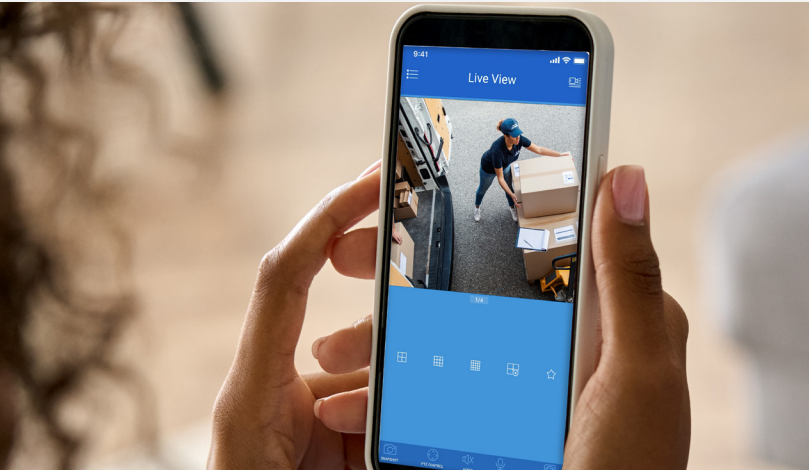

### Security at Every Angle

Experience a heightened level of security with the Lorex 4K Pan-Tilt-Zoom IP Camera. Monitor larger areas and get complete coverage of your property with the 360° rotation with rapid panning and tilt-speeds. See the finest details with 4K Resolution paired with Color Night Vision and long range IR Night Vision up to 150 ft. Get added clarity of objects from a far with the impressive 25x optical zoom. Enjoy real-time recording of 30-frames per second perfect for high traffic areas. Never miss a thing with 24/7 continuous recording when paired a compatible recorder. Monitor your large property smarter and with ease with this intuitive Lorex 4K Pan-Tilt-Zoom IP Camera.

## Always Know What's Happening

- Keep an eye on trespassers and vehicles with advanced AI features – Smart Motion Detection, which detects motion from person/vehicle
- Never miss a thing with Auto-Tracking, as camera head spins and turns to follow moving objects.