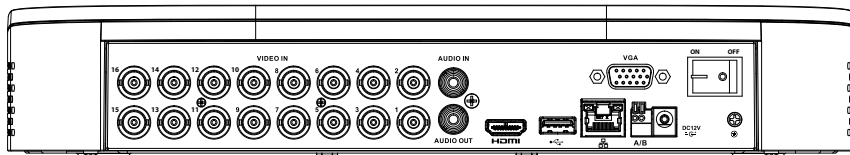

Dimensions

Package	Plain Box
Package Weight	5.50lb / 2.4kg
Package Dimensions (W x D x H)	13.07 x 15.43 x 5.31" / 331 x 391 x 135mm
Package Cube	0.62cbf / 0.018cbm

Back Panel

D863A81B

D863A62B

What's in the box