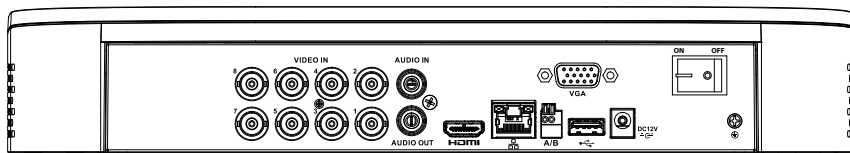

Dimensions

Package	Plain Box
Package Weight	5.50lb / 2.4kg
Package Dimensions (W x D x H)	13.07 x 15.43 x 5.31" / 331 x 391 x 135mm
Package Cube	0.62cbf / 0.018cbm

Back Panel

D863A81B

D863A62B

What's in the box