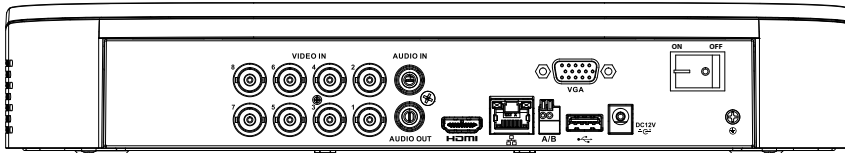

Dimensions

Package	Plain Box
Package Weight	5.50lb / 2.4kg
Package Dimensions (W x D x H)	13.07 x 15.43 x 5.31" / 331 x 391 x 135mm
Package Cube	0.62cbf / 0.018cbm

Back Panel

D863A81B

D863A62B

What's in the box