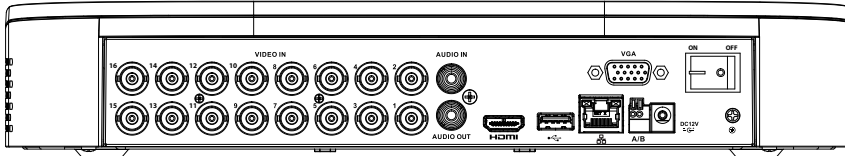

Dimensions

Package	Plain Box
Package Weight	5.50lb / 2.4kg
Package Dimensions (W x D x H)	13.07 x 15.43 x 5.31" / 331 x 391 x 135mm
Package Cube	0.62cbf / 0.018cbm

Back Panel

D863A81B

D863A62B

What's in the box